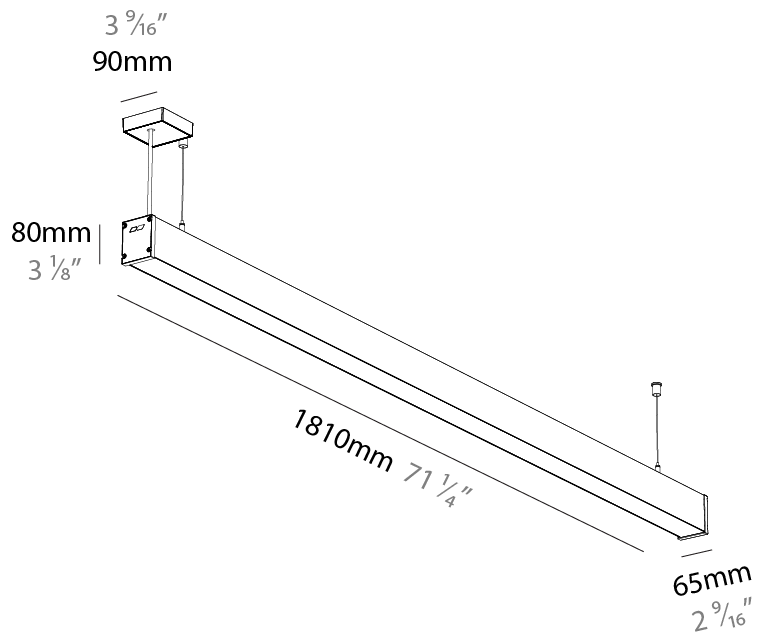

GENERAL

Series: Slider Straight IP54
Partner: Prolicht
Division: Architectural
Installation: Suspension
Product Type: Linear Profiles
Mounting Location: Ceiling
Light Distribution: Direct

PHYSICAL

Shape: Rectangle
Length (mm): 1810
Length (in): 71 1/4
Width (mm): 65
Width (in): 2 9/16
Height (mm): 80
Height (in): 3 1/8
Weight (kg): 2.200

Diffuser: Diffuser - Opal, Micro-prism, Clear Micro-prism , Glare Control, Wallwasher Right, Wallwasher Left, Wallwash Double Asymmetric

Fixture Finish: SSR / BKV / CWI / CRY / HAB / UFT / ITA / RUA / FTG / MYG / LOD / PUS / FRO / FUP / KIA / POP / BLS / SPG / MEY / GOH / CHC / COM / ABZ / JAG / OBR / MOS / ROR

Fixture Material: Aluminum Die Cast
Cable Details: 2,000mm/78 3/4" or 6,000mm/236 1/4" Transparent Cable

ELECTRICAL

Lamp Type: LED (Zhaga Standard)
Input Wattage (W): 39
Total Output Wattage (W): 35.5
Dimming: Non-Dimmable
Driver Included: No
Driver Location: Remote
Driver Type: Constant Current - Universal
Driver Class: Class 2
Input Voltage (V): 120
Constant Current (MA): 300
Upon Request: DALI Dimming, MATTER Dimming

LED

Color Temperature (°K): 2700 / 3000 / 3500 / 4000
Max. Delivered Lumen (lm): 3985 - 5540
Nominal Lumen (lm): 6150 - 6420
CRI: >90 CRI
Lamp Life (hrs): 50000

OPTICAL

RATINGS AND CERTIFICATIONS

Certified By: Certified for North American Standards
IP rating: IP54