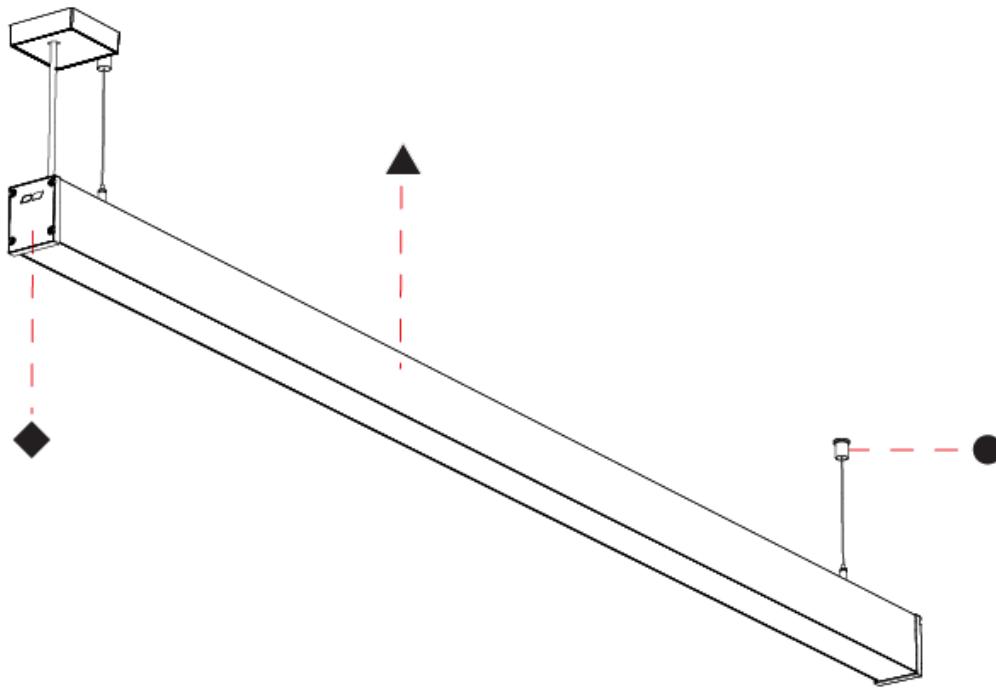

SLIDER STRAIGHT IP54 SUSPENSION

A300934-

PROJECT	_____
TYPE	_____
SPECIFIER	_____
QUANTITY	_____
DATE	_____

A