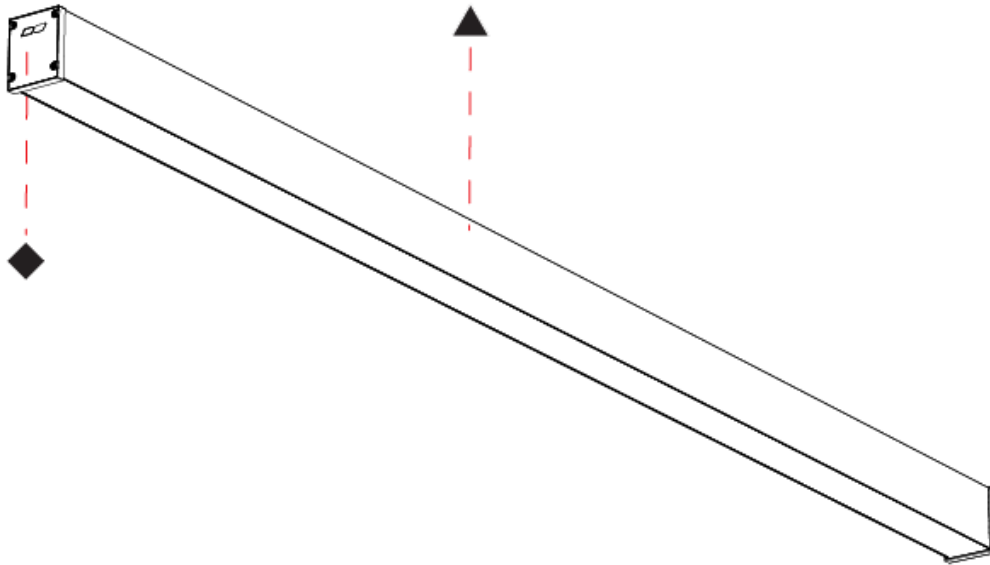

SLIDER STRAIGHT IP54 SURFACE

A3D388-

PROJECT

TYPE

SPECIFIER

QUANTITY

DATE

PROJECT	
TYPE	
SPECIFIER	
QUANTITY	
DATE	